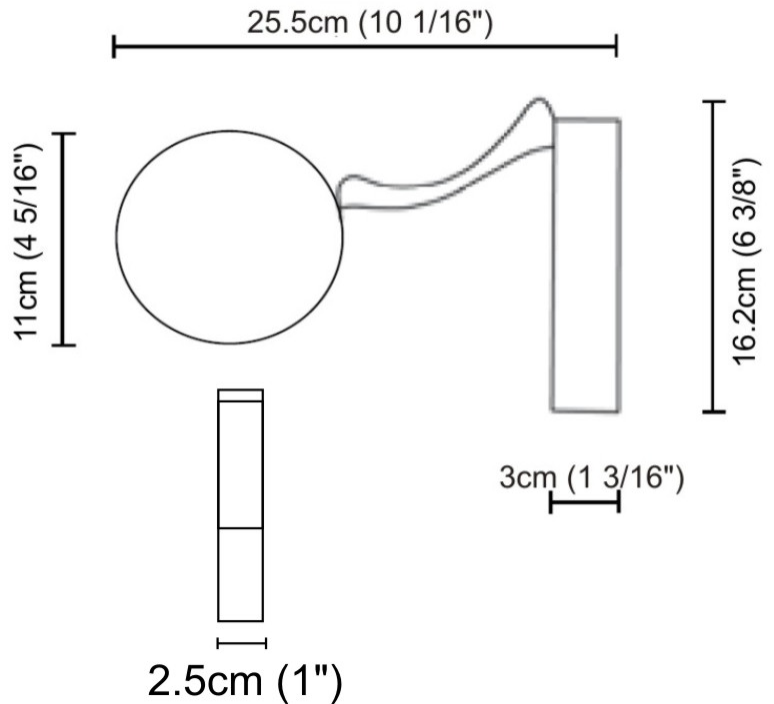

DO NOT DISTURB SURFACE

D133027-

base number _____
Finish Options _____

1. To build a product code in our configurator select the specify button on the base model # product page
2. To build a manual product code on this datasheet choose from the options listed below in blue font and add the suffix to the base model #

GENERAL

Series: Do Not Disturb
Partner: Knikerboker
Division: Design
Installation: Surface
Product Type: Wall Surface
Mounting Location: Wall
Light Distribution: Direct / Indirect

PHYSICAL

Shape: Round
Diameter (mm): 110
Diameter (in): 4 3/16
Length (mm): 30
Length (in): 1 3/16
Width (mm): 25
Width (in): 1
Height (mm): 162
Height (in): 6 3/8
Extension (mm): 255
Extension (in): 10 1/16
Diffuser: Opal
Fixture Finish: [EWH](#) / [EBK](#) / [MAN](#) / [COF](#) / [PRD](#) / [SLF](#) / [GLF](#) / [CLF](#) / [BRL](#)
Fixture Material: Metal

ELECTRICAL

Lamp Type: LED
Total Output Wattage (W): 8
Dimming: Non-Dimmable
Driver Included: Yes
Driver Location: Integrated
Driver Type: Constant Voltage - Universal
Driver Class: Class 2
Input Voltage (V): 120 - 277
Upon Request: Integral: Phase dimming 120Vac / (See components)
Remote: 0-10Vdc dimming

LED

Number of LEDs: 1
Color Temperature (°K): 3000
Max. Delivered Lumen (lm): 1000
CRI: >85 CRI
Lamp Life (hrs): 50000

OPTICAL

RATINGS AND CERTIFICATIONS

Certified By: Certified for North American Standards
IP rating: IP20