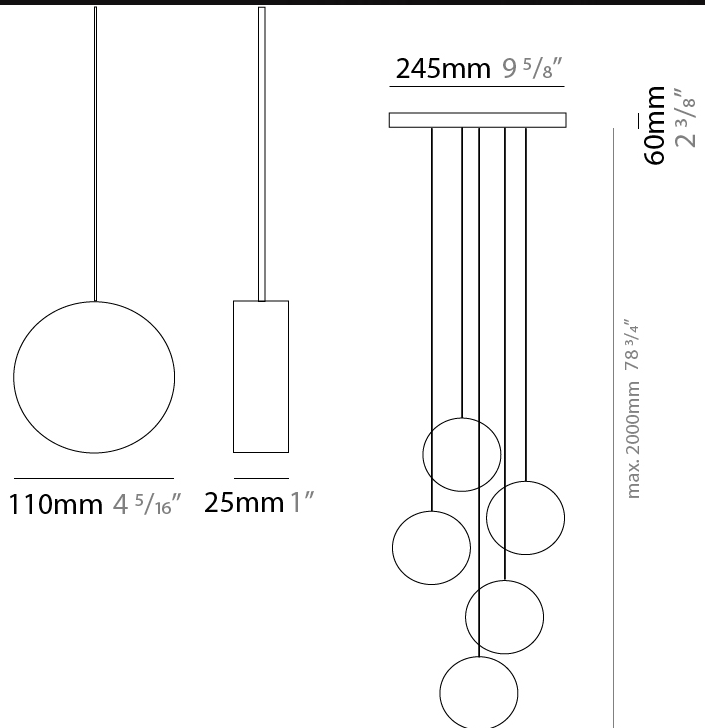

DO NOT DISTURB SUSPENSION

D131121-

base number _____
Finish Options _____

1. To build a product code in our configurator select the specify button on the base model # product page
2. To build a manual product code on this datasheet choose from the options listed below in blue font and add the suffix to the base model #

GENERAL

Series: Do Not Disturb
Partner: Knikerboker
Division: Design
Installation: Suspension
Product Type: Pendant
Mounting Location: Ceiling
Light Distribution: Direct / Indirect

PHYSICAL

Shape: Round
Diameter (mm): 245
Diameter (in): 9 5/8
Height (mm): 1500
Height (in): 59 1/16
Diffuser: Opal
Fixture Finish: [EWH](#) / [EBK](#) / [MAN](#) / [COF](#) / [PRD](#) / [SLF](#) / [GLF](#) / [CLF](#) / [BRL](#)
Fixture Material: Aluminum
Cable Details: Silicon Coaxial Cable 1500mm / 59 1/16"

ELECTRICAL

Lamp Type: LED
Input Wattage (W): 40
Total Output Wattage (W): 35
Dimming: Non-Dimmable
Driver Included: Yes
Driver Location: Integrated
Driver Type: Constant Voltage - Universal
Driver Class: Class 2
Input Voltage (V): 120 - 277
Output Voltage (V): 24
Upon Request: Remote: Phase dimming @120Vac only / Integral: 0-10Vdc dimming

LED

Number of LEDs: 5
Color Temperature (°K): 3000
Max. Delivered Lumen (lm): 5000
CRI: >85 CRI
Lamp Life (hrs): 50000

OPTICAL

RATINGS AND CERTIFICATIONS

Certified By: Certified for North American Standards
IP rating: IP20