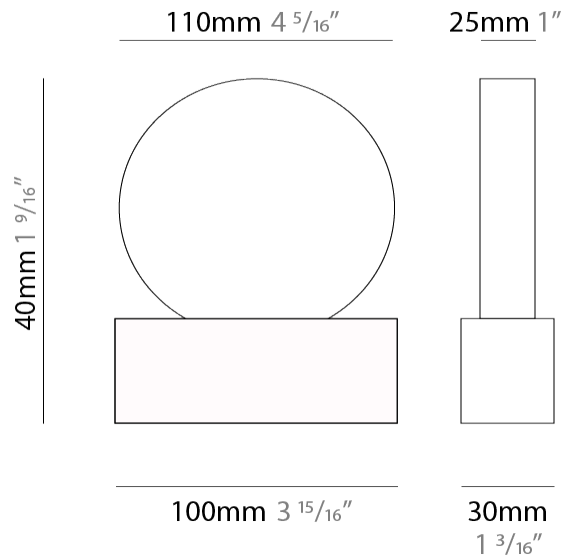

DO NOT DISTURB PORTABLE

D134019-

base number _____
Finish Options _____

1. To build a product code in our configurator select the specify button on the base model # product page
2. To build a manual product code on this datasheet choose from the options listed below in blue font and add the suffix to the base model #

GENERAL

Series: Do Not Disturb _____
Partner: Knikerboker _____
Division: Design _____
Installation: Portable _____
Product Type: Table _____
Mounting Location: Table _____
Light Distribution: Direct / Indirect _____

PHYSICAL

Shape: Round _____
Length (mm): 110 _____
Length (in): 4 ⁵/₁₆ _____
Width (mm): 30 _____
Width (in): 1 ³/₁₆ _____
Height (mm): 140 _____
Height (in): 5 ¹/₂ _____
Diffuser: Opal _____
Fixture Finish: EWH / EBK / MAN / COF / PRD / SLF / GLF / CLF / BRL _____
Fixture Material: Metal _____

ELECTRICAL

Lamp Type: LED _____
Total Output Wattage (W): 8 _____
Dimming: Non-Dimmable _____
Driver Included: Yes _____
Driver Location: Integrated _____
Driver Type: Constant Voltage 120Vac _____
Driver Class: Class 2 _____
Input Voltage (V): 120 _____
Output Voltage (V): 24 _____

LED

Number of LEDs: 1 _____
Color Temperature (°K): 3000 _____
Max. Delivered Lumen (lm): 1000 _____
CRI: >85 CRI _____

OPTICAL

RATINGS AND CERTIFICATIONS

Certified By: Certified for North American Standards _____
IP rating: IP20 _____